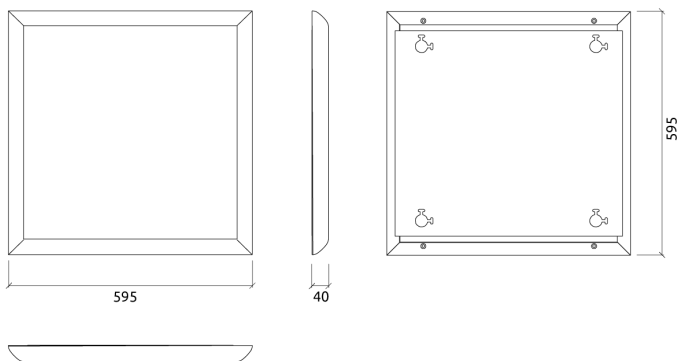

Technical Information

Features

Type: Absorber
Absorption Range: 315 Hz to 5000 Hz
Acoustic Class: B | (aw) = 0,8

This product is available in the following Fire Rate:
FG | Furniture Grade

PRODUCT COMPOSITION:

- Loa | Suede Fabric Finish (FG)
- Acoustic Suede Fabric
- Marine-grade Plywood Structural Frame
- Calibrated Cell Acoustic Foam

- Loa | Weave Fabric Finish (FG) *
- Acoustic Weave Fabric
- Marine-grade Plywood Structural Frame
- Calibrated Cell Acoustic Foam

*Weave Fabric

100% Polypropylene

Certified to the EU Ecolabel

Certified to Indoor Advantage™ Gold

EN 13501-1 - Class B, s2, d0

Light Fastness - 6 (ISO 105 - B02)

Fastness to Rubbing - Wet: 4, Dry: 4

(ISO 105 - X12)

Cleaning - Vacuum regularly, wipe with a damp cloth using a proprietary upholstery shampoo/soap. For deeper cleaning use bleach or alcohol.

Integrated Fixing System

Designed to keep your walls intact, providing a sturdy alternative