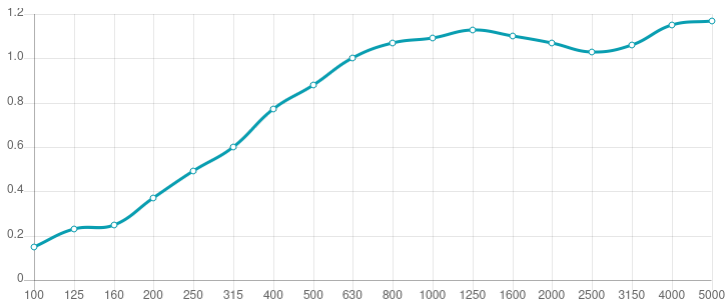

Performance

Technical Information

Features

Type: Absorber  
 Absorption Range: 315 Hz to 5000 Hz  
 Acoustic Class: B | (aw) = 0,8

This product is available in the following Fire Rate:  
 FG | Furniture Grade