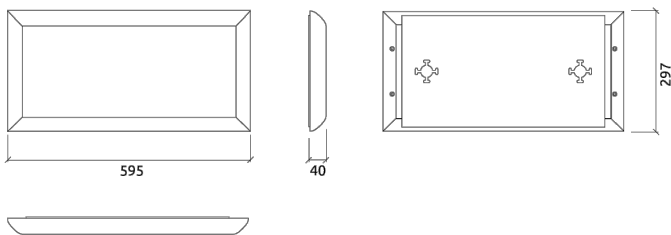

Technical Information

Features

Type: Absorber
Absorption Range: 315 Hz to 5000 Hz
Acoustic Class: B | (aw) = 0,8

This product is available in the following Fire Rate:
FG | Furniture Grade

PRODUCT COMPOSITION:

Loa | Suede Fabric Finish (FG)
- Acoustic Suede Fabric
- Marine-grade Plywood Structural Frame
- Calibrated Cell Acoustic Foam

Loa | Weave Fabric Finish (FG) *
- Acoustic Weave Fabric
- Marine-grade Plywood Structural Frame
- Calibrated Cell Acoustic Foam

* Weave Fabric

100% Polypropylene

Certified to the EU Ecolabel

Certified to Indoor Advantage™ Gold

EN 13501-1 - Class B, s2, d0

Light Fastness - 6 (ISO 105 - B02)

Fastness to Rubbing - Wet: 4, Dry: 4
(ISO 105 - X12)

Cleaning - Vacuum regularly, wipe with a damp cloth using a proprietary upholstery shampoo/soap. For deeper cleaning use bleach or alcohol.

Integrated Fixing System

Designed to keep your walls intact, providing a sturdy alternative to gluing panels to your walls. Perfect for temporary installations,