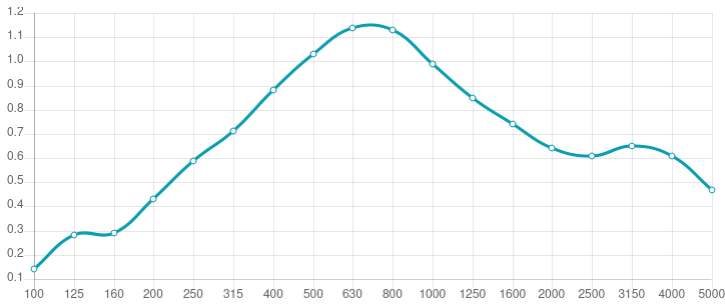

Performance

Technical Information

Features

Type: Absorber  
 Absorption Range: 250 Hz to 4000 Hz  
 Acoustic Class: C | (aw) = 0,7

This product is available in the following Fire Rate:  
 FG | Furniture Grade