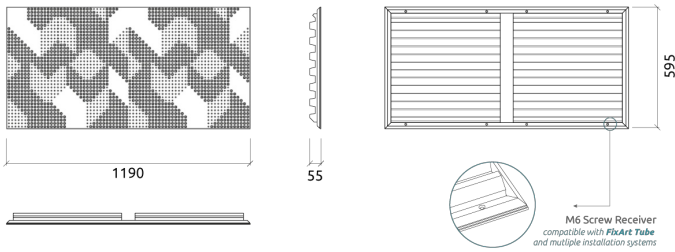

Technical Information

Features

Type: Absorber
Absorption Range: 250 Hz to 4000 Hz
Acoustic Class: C | (aw) = 0,7

This product is available in the following Fire Rate:
FG | Furniture Grade

PRODUCT COMPOSITION:

- Komodo | Natural wood veneer (FG)
- Natural wood veneer
- Marine grade plywood structural frame
- Calibrated cell acoustic foam

- Komodo | Lacquered HMDF (FG)
- Lacquered HMDF
- Marine grade plywood structural frame
- Calibrated cell acoustic foam

Eight M6 Screw Thread receiver included on each panel.

Dimensions:

FG - LW | 595x1190x55mm | 3.8 Kg
FG - NW | 3x595x1190mm | 55.0 Kg