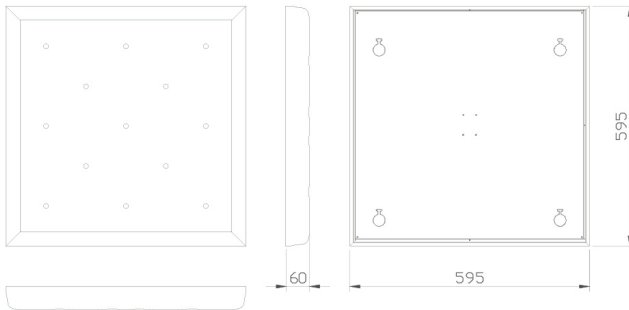

Features

Type: Absorber

Absorption Range: 250 Hz to 5000 Hz
Acoustic Class: B | (aw) = 0,8

This product is available in the following Fire Rate:
FG | Furniture Grade

PRODUCT COMPOSITION:

- Kamet | Suede Fabric Finish (FG)
- -Suede Acoustic Fabric
- Marine-grade Plywood Structural Frame
- Calibrated Cell Acoustic Foam

- Kamet | Weave Fabric Finish (FG)
- Acoustic Weave Fabric *
- Marine-grade Plywood Structural Frame
- Calibrated Cell Acoustic Foam

* Weave Fabric
100% Polypropylene
Certified to the EU Ecolabel
Certified to Indoor Advantage™ Gold
EN 13501-1 - Class B, s2, d0
Light Fastness - 6 (ISO 105 - B02)
Fastness to Rubbing - Wet: 4, Dry: 4 (ISO 105 - X12)
Cleaning - Vacuum regularly, wipe with a damp cloth using a proprietary upholstery shampoo/soap. For deeper cleaning use bleach or alcohol.

Integrated Fixing System

Dimensions:

FG - SF | 595x595x44mm | 1.97 Kg
FG - WF | 595x595x44mm | 3.04 Kg