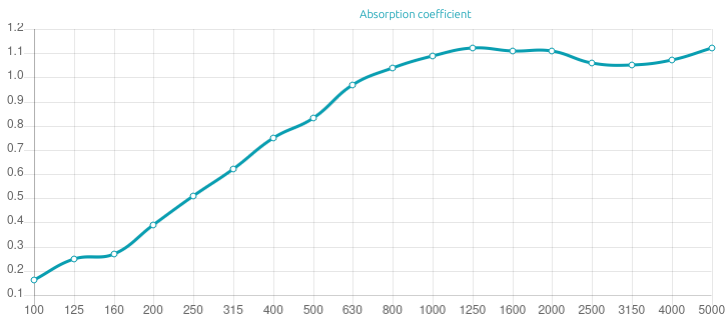

Performance

Technical Information

Features

Type: Absorber

Absorption Range: 250 Hz to 5000 Hz
Acoustic Class: B | (aw) = 0,8

This product is available in the following Fire Rate:
FG | Furniture Grade

PRODUCT COMPOSITION: