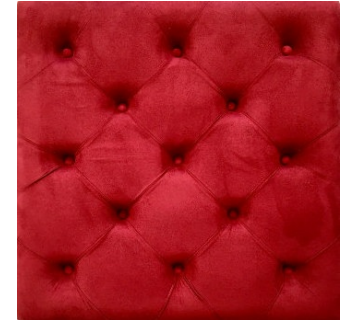

Features

Type: Absorber

Absorption Range: 250 Hz to 5000 Hz
Acoustic Class: B | (aw) = 0,8

This product is available in the following Fire Rate:
FG | Furniture Grade

PRODUCT COMPOSITION:

- Kamet | Suede Fabric Finish (FG)
- -Suede Acoustic Fabric
- Marine-grade Plywood Structural Frame
- Calibrated Cell Acoustic Foam

- Kamet | Weave Fabric Finish (FG)
- Acoustic Weave Fabric *
- Marine-grade Plywood Structural Frame
- Calibrated Cell Acoustic Foam

* Weave Fabric
100% Polypropylene
Certified to the EU Ecolabel
Certified to Indoor Advantage™ Gold
EN 13501-1 - Class B, s2, d0
Light Fastness - 6 (ISO 105 - B02)
Fastness to Rubbing - Wet: 4, Dry: 4 (ISO 105 - X12)
Cleaning - Vacuum regularly, wipe with a damp cloth using a proprietary upholstery shampoo/soap. For deeper cleaning use bleach or alcohol.

Integrated Fixing System

Dimensions:

FG - SF | 595x595x44mm | 1.97 Kg
FG - WF | 595x595x44mm | 3.04 Kg