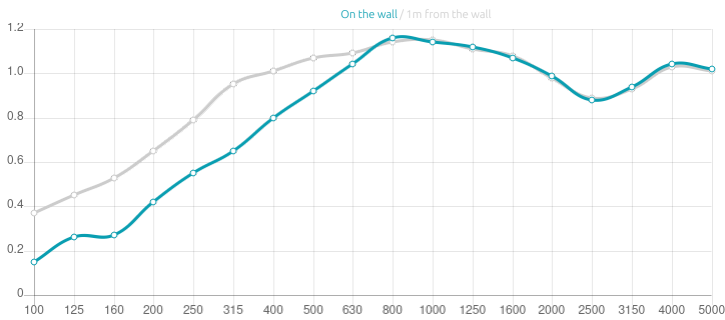

Performance

Technical Information

Features

Absorption Range: 250 Hz to 5000 Hz
Acoustic Class: A | (aw) = 0,85

This product is available in the following Fire Rate:
FG | Furniture Grade

PRODUCT COMPOSITION: