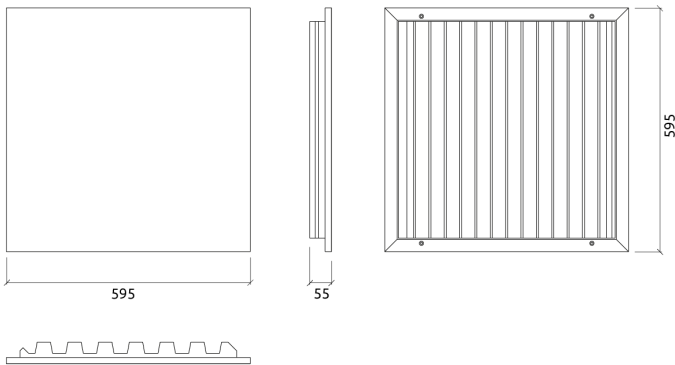

Features

Absorption Range: 250 Hz to 5000 Hz
Acoustic Class: A | (aw) = 0,85

This product is available in the following Fire Rate:
FG | Furniture Grade

PRODUCT COMPOSITION:

- Helen | Suede Fabric Finish (FG)
- Acoustic Suede Fabric
- Marine-grade Plywood Structural Frame
- Calibrated Cell Acoustic Foam

- Helen | Weave Fabric Finish (FG) *
- Acoustic Weave Fabric
- Marine-grade Plywood Structural Frame
- Calibrated Cell Acoustic Foam

* Weave Fabric

100% Polypropylene

Certified to the EU Ecolabel

Certified to Indoor Advantage™ Gold

EN 13501-1 - Class B, s2, d0

Light Fastness - 6 (ISO 105 - B02)

Fastness to Rubbing - Wet: 4, Dry: 4 (ISO 105 - X12)

Cleaning - Vacuum regularly, wipe with a damp cloth using a proprietary upholstery shampoo/soap. For deeper cleaning use bleach or alcohol

Four M6 Screw Thread receiver included on each panel.

Dimensions:

FG - SF | 595x595x52mm | 1.06 Kg
FG - WF | 595x595x52mm | 1.2 Kg