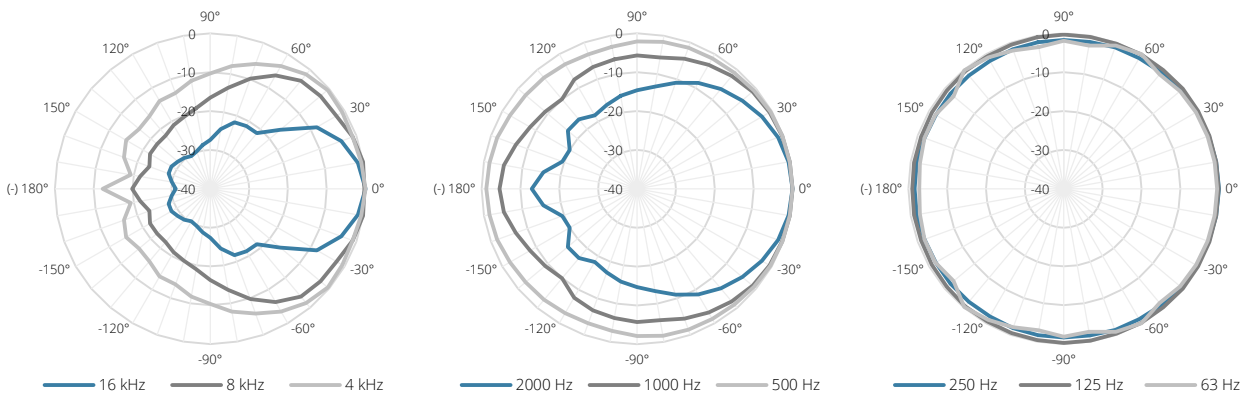

Product Features:

Dimensions		205 x 170 x 258 mm (W x H x D)
Connection cable length		0.7 m
Construction		Polypropylene
Front finish		Aluminium grill
Mounting & handling		2-way Revolving mounting bracket
Accessories	Included	5-pin connection cable (70 cm) 2-way Revolving mounting bracket

Variants:

- ALTI4M/B - Black version
- ALTI4M/W - White version

Acoustical data graphs:

Horizontal Polars:

Vertical Polars:

Sensitivity:

Beamwidth (-3dB):

Directivity index: