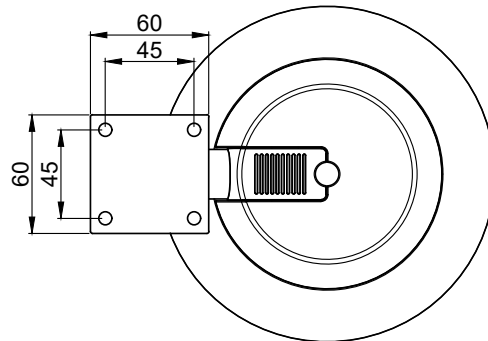

Product Features:

Dimensions		205 x 170 x 258 mm (W x H x D)
Connection cable length		0.7 m
Construction		Polypropylene
Front finish		Aluminium grill
Mounting & handling		2-way Revolving mounting bracket
Accessories	Included	5-pin connection cable (70 cm) 2-way Revolving mounting bracket

ALTI4M

Product description:

2-WAY 4" PROJECTOR SPEAKER 24W - 70V/100V & 16 OHM

Weight:

TBA

Outer dimensions:
(w x h x d)

205 x 170 x 257

Unit height: