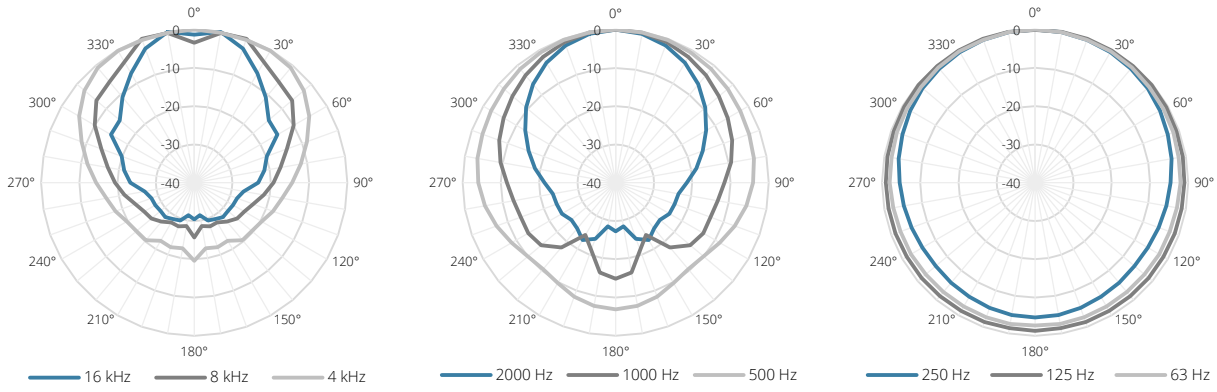

Acoustical data graphs:

Horizontal Polars: