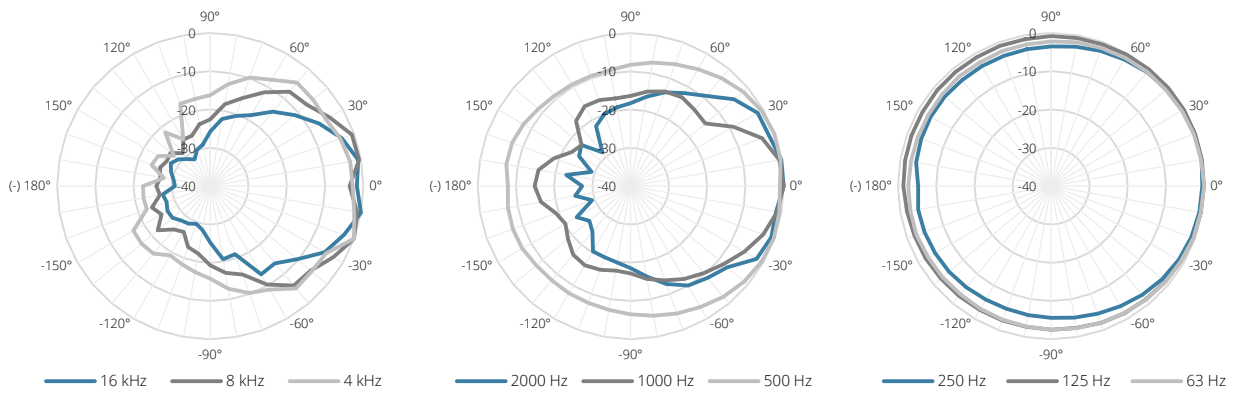

## Variants:

---

- VEXO208/B - Black version
- VEXO208/W - White version

# Acoustical data graphs:

## Horizontal Polars:

## Vertical Polars: