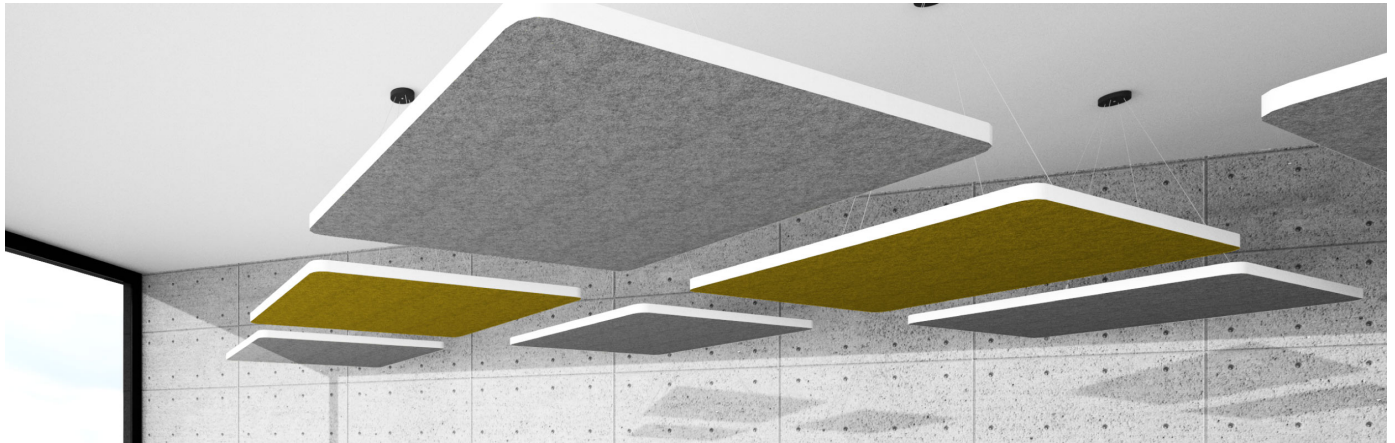

Myriad F Double SQR - Cloud SP | Range

Myriad Cloud is a continuation of the Myriad range, allowing you to extend your creativity across any part of your design. This lightweight acoustic panel has impressive performance, making it an ideal solution for large open environments that need broadband reverberation time control. Available in both single or multiple-point fully adjustable hanging systems, giving you fast and effortless installation.

Acoustic Class:
B | (aw) = 0,85

Purpose

- RT reduction
- Flutter echo control
- Improving speech intelligibility
- Effective broadband absorption

Recommended for

- Office meeting room
- Conference room
- Open workspace
- Lobbies

Performance

Equivalent absorption area per unit (m² sabine) Aeq - 200 mm distance / 400 mm distance / 1000 mm distance

Recycled PET absorption - Class 1 product according to the OEKO-TEX® Standard 100.

This product is available in the following Fire Rates:

Ceiling suspension kit included

The PET core is a material made entirely from recycled PET plastic, that undergoes an environmentally-friendly transformation process into the non-woven acoustic core we use in this panel. To keep this process as efficient as possible, the thickness of the product may vary slightly (± 3 mm).