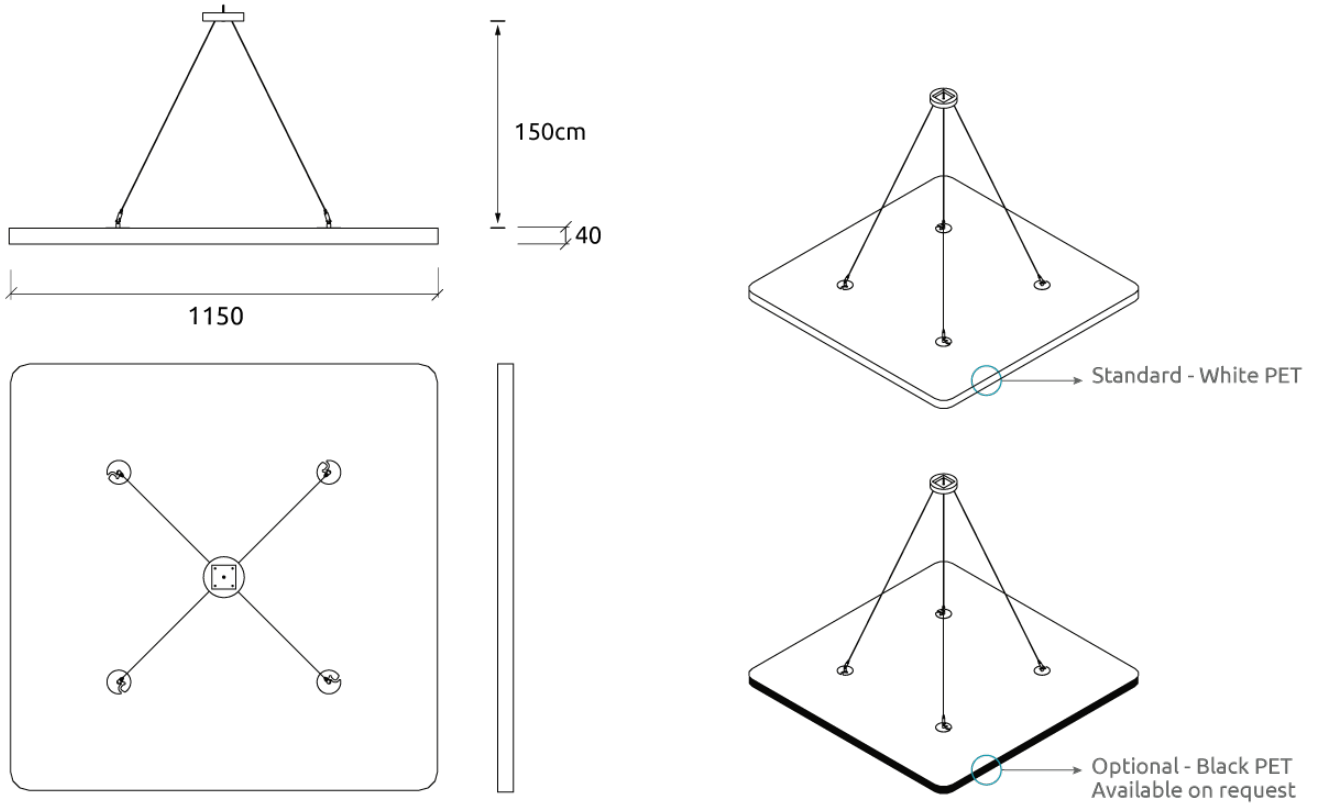

Dimensions

Add-ons

Dimensions

FR - P | 1150x1150x40mm
FG - SF | 1150x1150x40mm
FR - TT | 1150x1150x40mm

Weight

2.5 Kg
2.5 Kg
2.5 Kg

Box

Quantity per box: 4
Dimensions: 1235x1235x200mm
Volume: 0.305m³
Weight: 12.8Kg