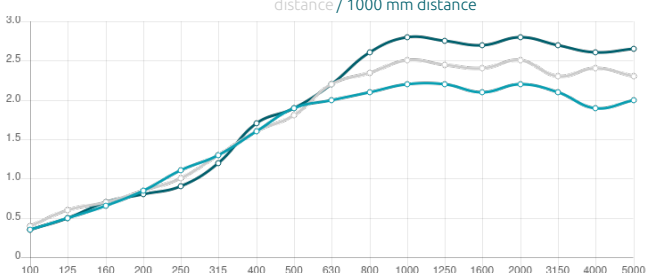

Performance

Equivalent absorption area per unit (m² sabine) Aeq - 200 mm distance / 400 mm distance / 1000 mm distance

Recycled PET absorption - Class 1 product according to the OEKO-TEX® Standard 100.

This product is available in the following Fire Rates: