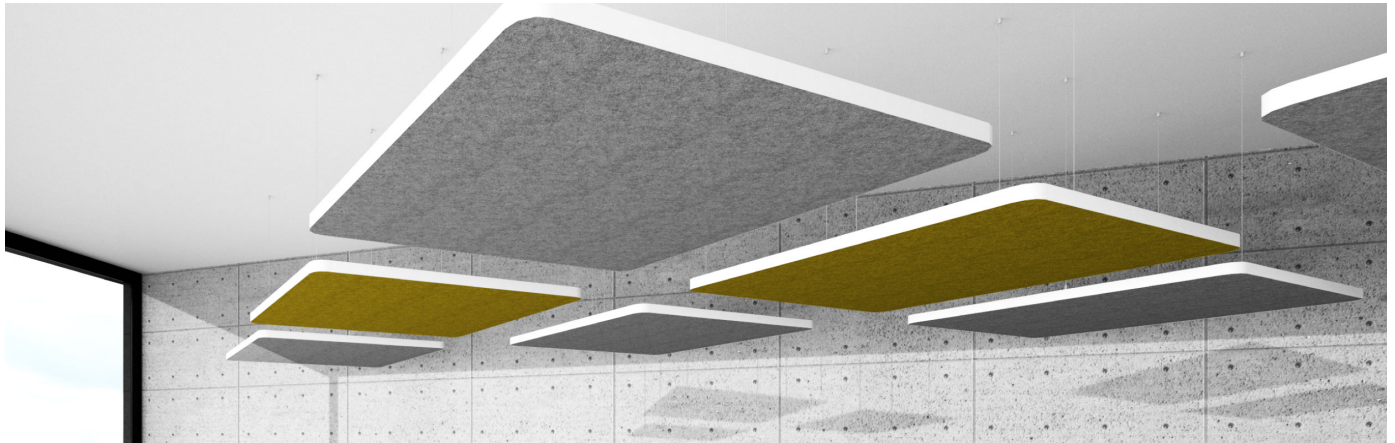

Myriad F Double SQR - Cloud MP | Range

Myriad Cloud is a continuation of the Myriad range, allowing you to extend your creativity across any part of your design. This lightweight acoustic panel has impressive performance, making it an ideal solution for large open environments that need broadband reverberation time control. Available in both single or multiple-point fully adjustable hanging systems, giving you fast and effortless installation.

Acoustic Class:
B | (aw) = 0,85

Purpose

- RT reduction
- Flutter echo control
- Improving speech intelligibility
- Effective broadband absorption

Recommended for

- Office meeting room
- Conference room
- Open workspace
- Lobbies

Ceiling suspension kit included

The PET core is a material made entirely from recycled PET plastic, that undergoes an environmentally-friendly transformation process into the non-woven acoustic core we use in this panel. To keep this process as efficient as possible, the thickness of the product may vary slightly (±3mm).