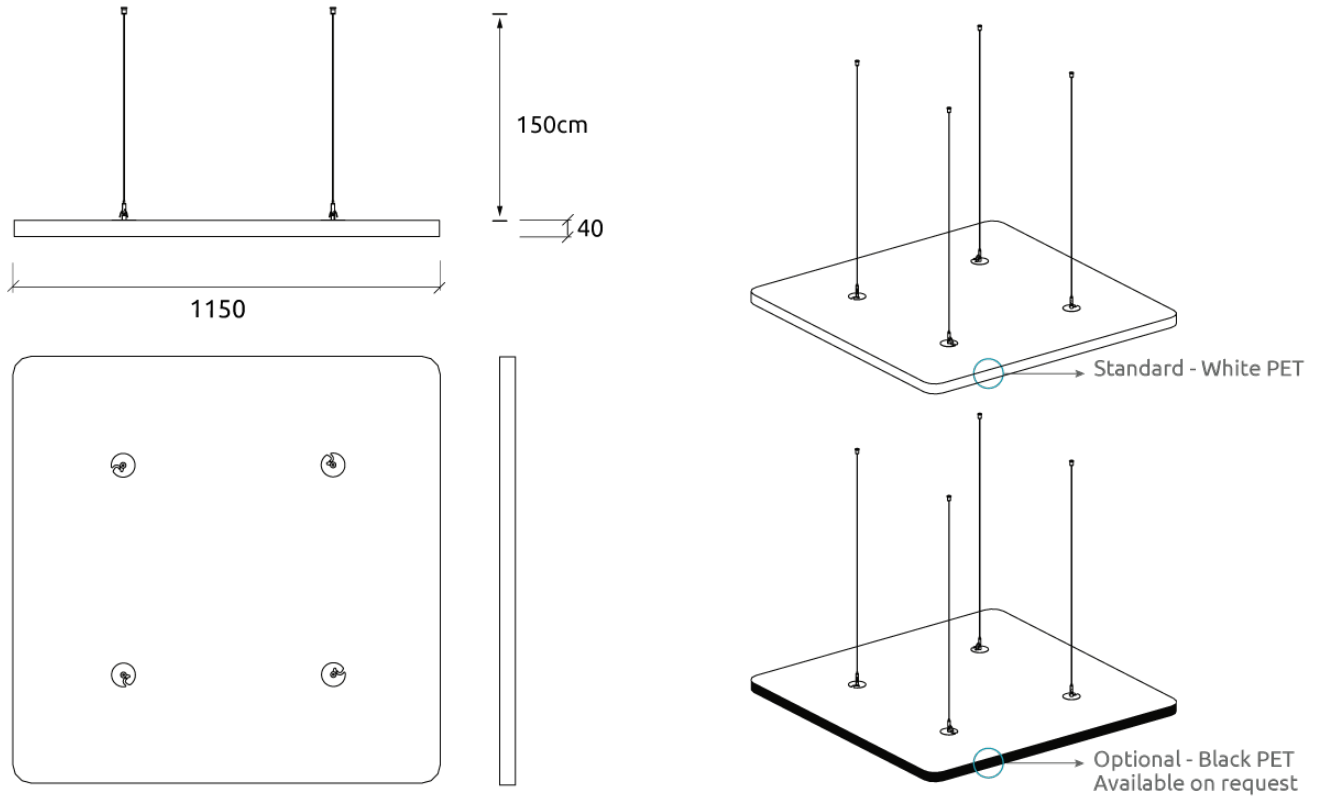

Myriad F Double SQR - Cloud | Felted Fabric Finishes (FR)

- Felted Acoustic Fabric
- Sound PET acoustic core - Euro Class B

Dimensions:

- 1150x1150x40mm

Installation:

- Multiple Point Fixing System (Cloud MP)
- Single Point Fixing System (Cloud SP)

Ceiling suspension kit included

The PET core is a material made entirely from recycled PET plastic, that undergoes an environmentally-friendly transformation process into the non-woven acoustic core we use in this panel. To keep this process as efficient as possible, the thickness of the product may vary slightly (±3mm).

Dimensions

Add-ons

Dimensions

FR - P | 1150x1150x40mm
FR - TT | 1150x1150x40mm
FG - SF | 1150x1150x40mm

Weight

2.5 Kg
2.5 Kg
2.5 Kg

Box

Quantity per box: 4
Dimensions: 1235x1235x200mm
Volume: 0.305m³
Weight: 12.8Kg