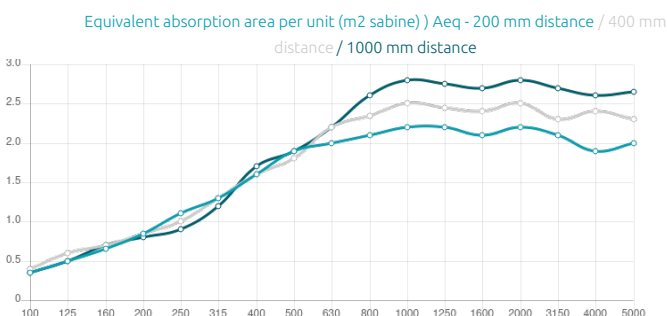

Performance

Recycled PET absorption - Class 1 product according to the OEKO-TEX® Standard 100.

This product is available in the following Fire Rates:

- FG | Furniture Grade
- FR | Fire Rated

PRODUCT COMPOSITION:

Myriad F Double SQR - Cloud | Suede Fabric Finishes (FG):

- Suede Acoustic Fabric
- Sound PET acoustic core - Euro Class B

Myriad F Double SQR - Cloud | Glazed PET Finishes (FR)

- Glazed Sound PET - Euro Class B

Myriad F Double SQR - Cloud | Felted Fabric Finishes (FR)

- Felted Acoustic Fabric
- Sound PET acoustic core - Euro Class B

Dimensions:

- 1150x1150x40mm

Installation:

- Multiple Point Fixing System (Cloud MP)
- Single Point Fixing System (Cloud SP)

Ceiling suspension kit included

The PET core is a material made entirely from recycled PET plastic, that undergoes an environmentally-friendly transformation process into the non-woven acoustic core we use in this panel. To keep this process as efficient as possible, the thickness of the product may vary slightly (±3mm).