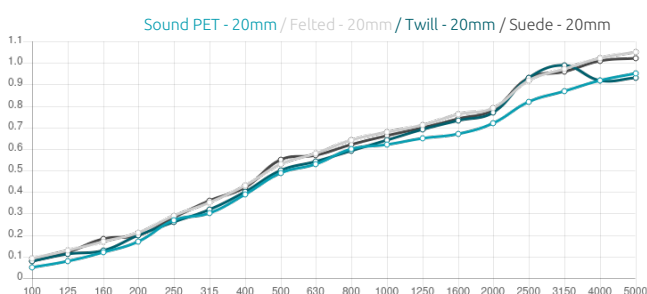

Performance

Recycled PET absorption - Class 1 product according to the OEKO-TEX® Standard 100.

This product is available in the following Fire Rates:
FG | Furniture Grade
FR | Fire Rated

PRODUCT COMPOSITION:

Myriad AE | Suede Fabric Finishes (FG)
- Suede Acoustic Fabric
- Sound PET acoustic core - Euro Class B

Myriad AE | Felted Fabric Finishes (FR)
- Felted Acoustic Fabric
- Sound PET acoustic core - Euro Class B

Available Option: The PET used in this product is in the standard white finish. A black PET option is available upon request.

Dimensions:
Myriad SQR 20 - Absorber | 555x555x20mm

The PET core is a material made entirely from recycled PET plastic, that undergoes an environmentally-friendly transformation process into the non-woven acoustic core we use in this panel. To keep this process as efficient as possible, the thickness of the product may vary slightly ($\pm 3\text{mm}$).