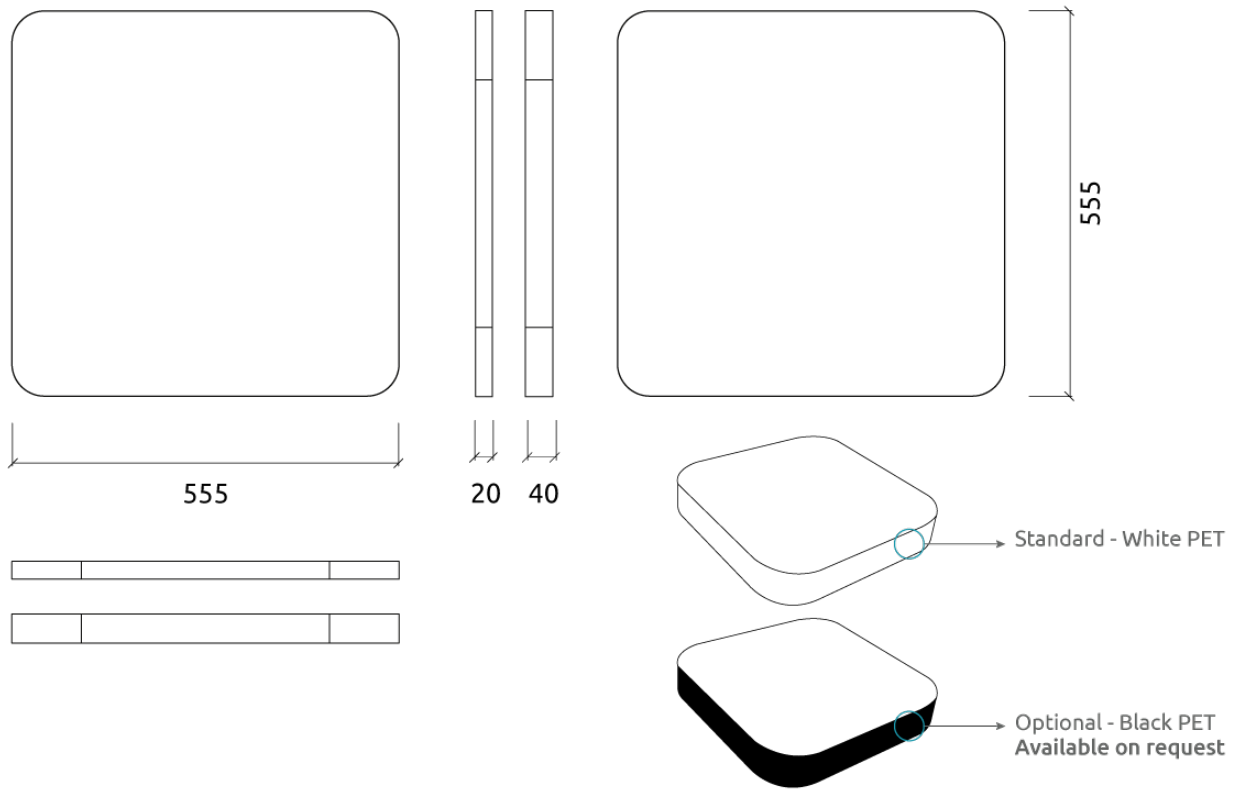

Available Option: The PET used in this product is in the standard white finish. A black PET option is available upon request.

Dimensions:  
Myriad SQR 20 - Absorber | 555x555x20mm

The PET core is a material made entirely from recycled PET plastic, that undergoes an environmentally-friendly transformation process into the non-woven acoustic core we use in this panel. To keep this process as efficient as possible, the thickness of the product may vary slightly ( $\pm 3\text{mm}$ ).

# Dimensions