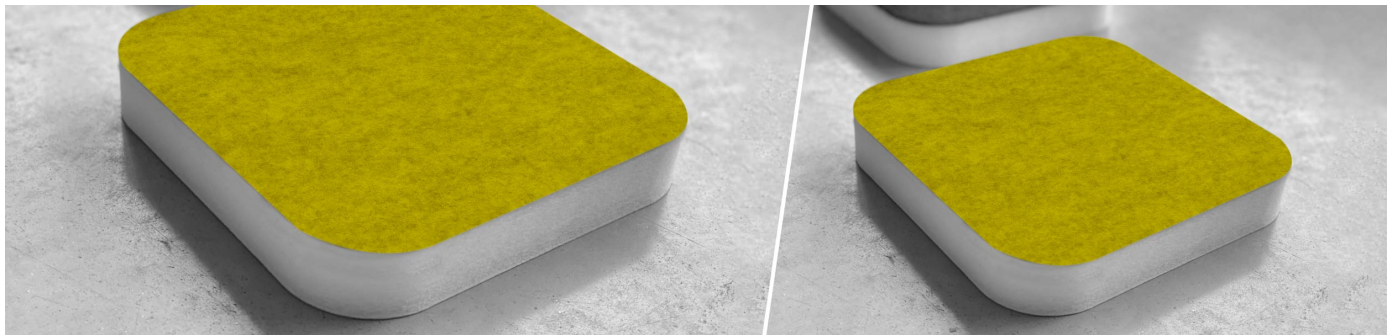

# Myriad SQR 20 AE - Absorber

More than a simple acoustic panel, Myriad AE is a design tool that thrives on creativity and imagination. Myriad AE has a lean, elegant shape and comes with a fabric-covered front, and is easily glued to surfaces, and is supplied with an installation template to simplify installing panels with perfect spacing. Built for high-frequency reverberation control, Myriad AE is made of a recycled PET core that rates as a Class 1 material according to the OEKO-TEX® Standard 100. It is available in 3 different fabric finishes, providing multiple colour options and combinations to take the acoustic design possibilities even further.

## Performance

Recycled PET absorption - Class 1 product according to the OEKO-TEX® Standard 100.

This product is available in the following Fire Rates:  
FG | Furniture Grade  
FR | Fire Rated

Available Option: The PET used in this product is in the standard white finish. A black PET option is available upon request.

Dimensions:  
Myriad SQR 20 - Absorber | 555x555x20mm

The PET core is a material made entirely from recycled PET plastic, that undergoes an environmentally-friendly transformation process into the non-woven acoustic core we use in this panel. To keep this process as efficient as possible, the thickness of the product may vary slightly ( $\pm 3\text{mm}$ ).