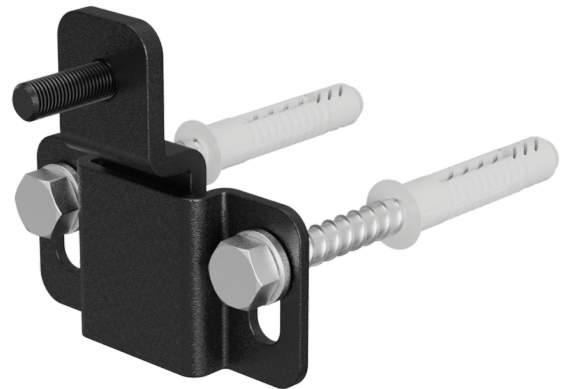

## Product information:

---

The MBK102 is a mounting bracket that can be used to mount different kinds of bass cabinets with a limited size and weight. The simple, nevertheless very efficient principle provides an easy and quick installation. It is based on two protruding wall brackets and an L-bracket which have to be installed against the wall on the desired location. Two metal hooks and a rubber foot have to be fixed to the provided points on the bass cabinet, using the included screws. Subsequently, the metal hooks have to be hooked into the protruding part of the wall brackets while the rubber foot slides over the L-bracket, preventing accidental lift-out of the cabinet.

## Variants:

---

- MBK102/B - Black version