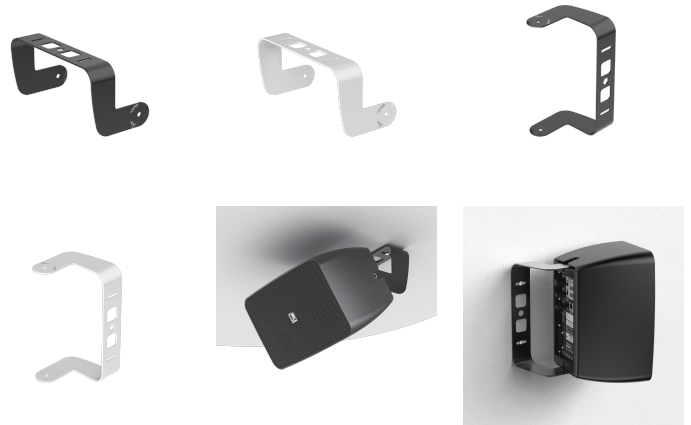

Highlights:

- For horizontal and vertical placement
- Ceiling mount possibilities

Product information:

You can rely on the MBK455 angled mounting bracket set* for an extra inclination of 90° for the ARES5A when needed. This 90° bracket makes it possible to mount the ARES5A set to a smartboard or trolley neatly concealing the bracket away. The MBK455 is also perfectly suited for mounting to various ceiling surfaces.

*ARES5A not included with the MBK455 bracket system.

Product Features:

Mounting	90° (central position) ± 30° up & 45° down tilt
Weight	0.46 kg (pair)
Construction	Zinc plated steel 2 mm
Finish	Structured powder coating
Colours	Black (RAL9005) (MBK455/B)
	White (RAL9003) (MBK455/W)