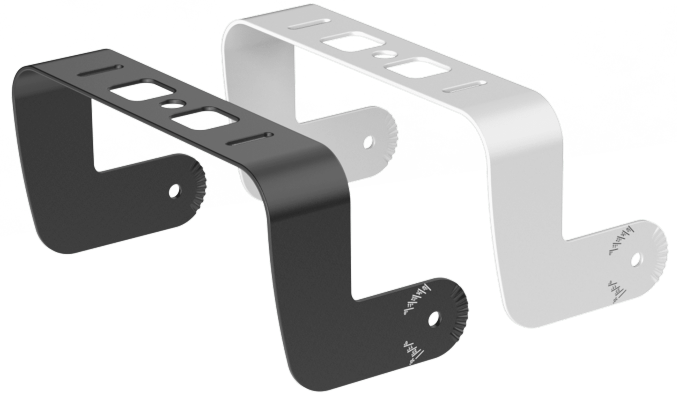

Highlights:

- For horizontal and vertical placement
- Ceiling mount possibilities

Product information:

You can rely on the MBK455 angled mounting bracket set* for an extra inclination of 90° for the ARES5A when needed. This 90° bracket makes it possible to mount the ARES5A set to a smartboard or trolley neatly concealing the bracket away. The MBK455 is also perfectly suited for mounting to various ceiling surfaces.

*ARES5A not included with the MBK455 bracket system.

Product Features:

Mounting	90° (central position) ± 30° up & 45° down tilt
Weight	0.46 kg (pair)
Construction	Zinc plated steel 2 mm
Finish	Structured powder coating
Colours	Black (RAL9005) (MBK455/B)
	White (RAL9003) (MBK455/W)

Variants:

- MBK455/B - Black version
- MBK455/W - White version