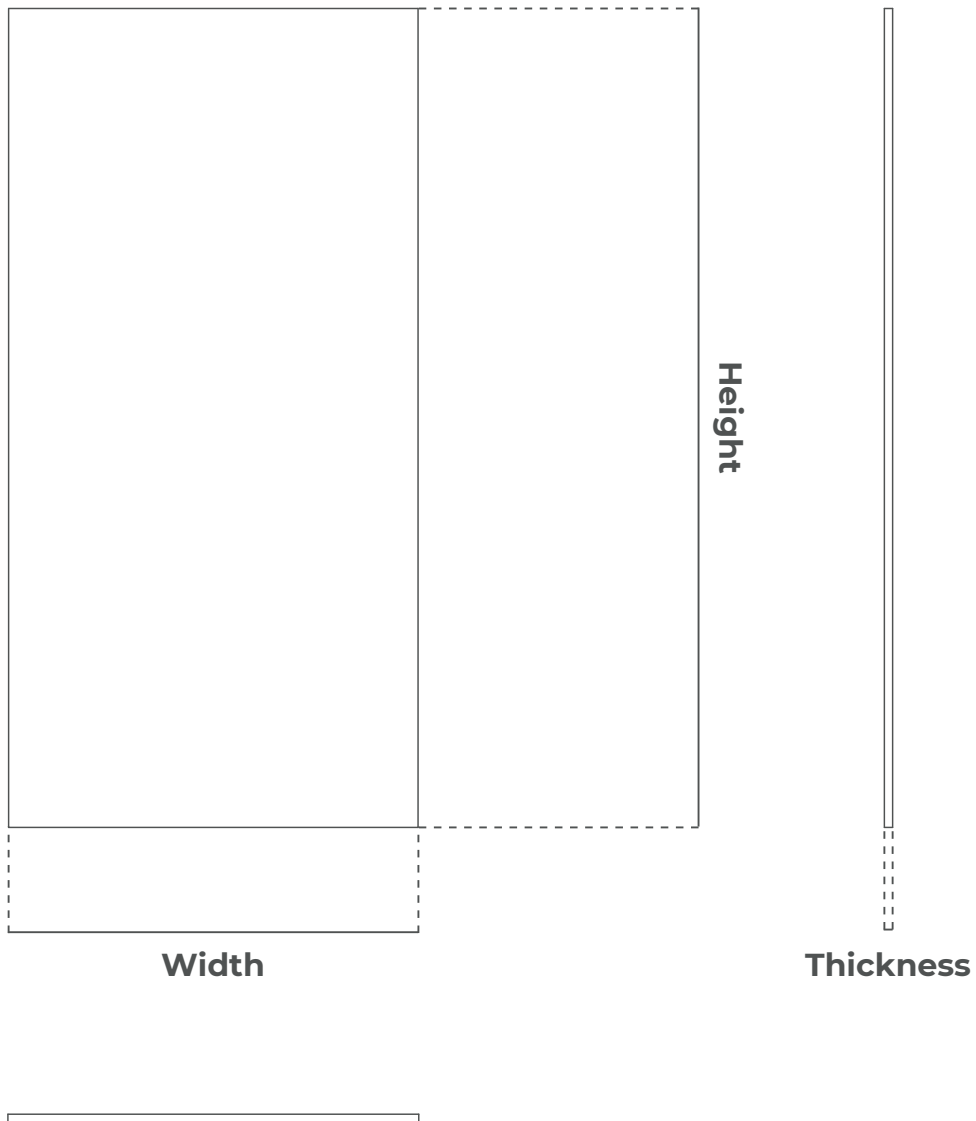

Technical File

Mondrian

01

Dimensions

Mondrian

Width: 595 mm Height: 1190 mm Thickness: 12 mm

02

Geometric Patterns

Composition 100% PET
Thickness 12 mm
Flame Retardancy EN 13501-1: B-s1,d0
STANDARD 100 by OEKO-TEX®

Print Finish
Mondrian