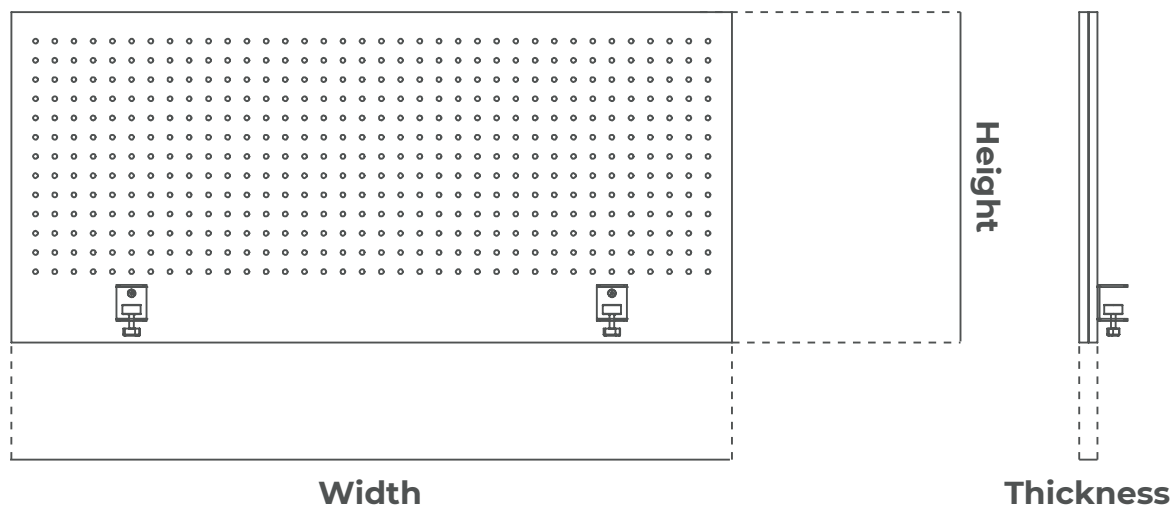

## Dimensions

**Desk Fix**  
LATERAL

Width: 600mm Height: 550mm Thickness: 24mm  
Width: 700mm Height: 550mm Thickness: 24mm

**Desk Fix**  
FRONTAL

Width: 1200mm Height: 550mm Thickness: 24mm  
Width: 1400mm Height: 550mm Thickness: 24mm  
Width: 1600mm Height: 550mm Thickness: 24mm  
Width: 1800mm Height: 550mm Thickness: 24mm