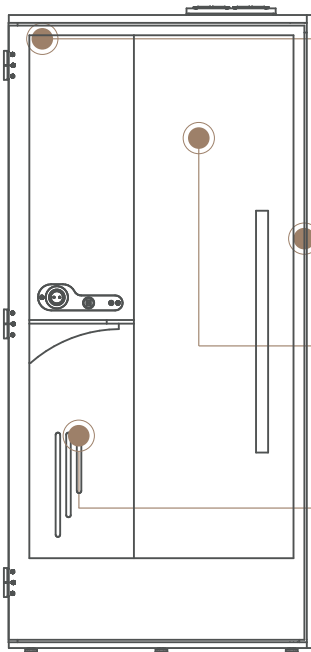

Technical File

SweetSpot One

01

Dimensions

SweetSpot One

Width: 1014mm Depth: 1117mm Height: 2115mm

02

Tech specs

Power socket

Built-in Socket with 1 x Schuko
+ 2 x USB charging

Built-in Desk

Durable Marine grade plywood.

03

Finishes

Composition Birch Plywood
FSC certified
PEFC certified
Harvested under EU timber regulations