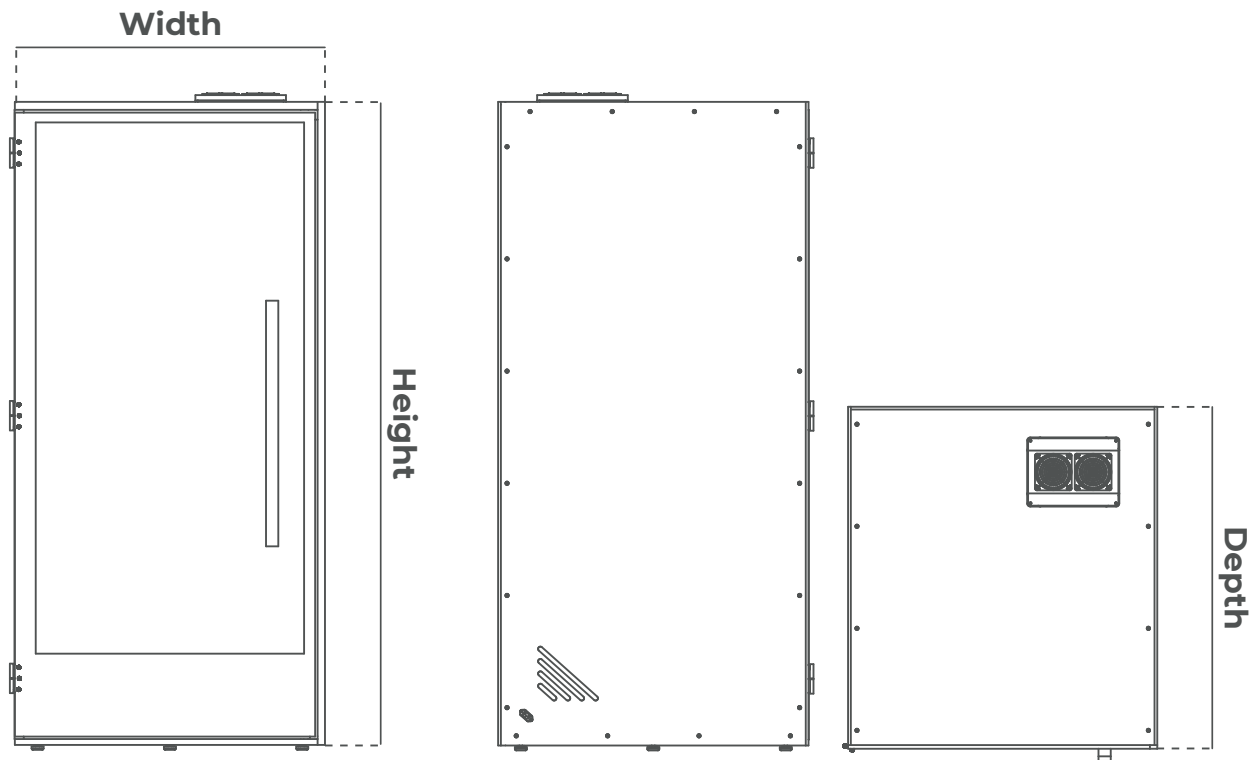

Technical File

SweetSpot One

01

Dimensions

SweetSpot One

Width: 1014mm Depth: 1117mm Height: 2115mm

02

Tech specs