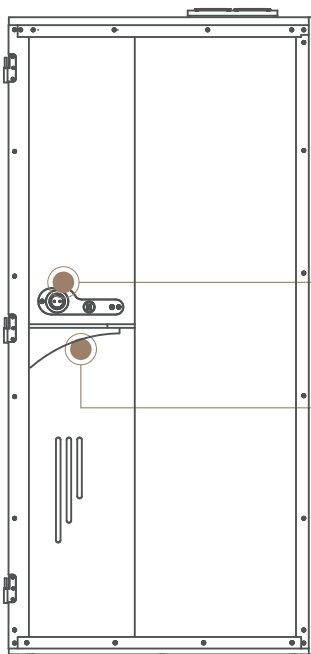

Technical File

SweetSpot One

01

Dimensions

SweetSpot One

Width: 1014mm Depth: 1117mm Height: 2115mm

02

Tech specs

Power socket

Built-in Socket with 1 x Schuko
+ 2 x USB charging

Built-in Desk

Durable Marine grade plywood.

03

Finishes

Composition Birch Plywood
FSC certified
PEFC certified
Harvested under EU timber regulations