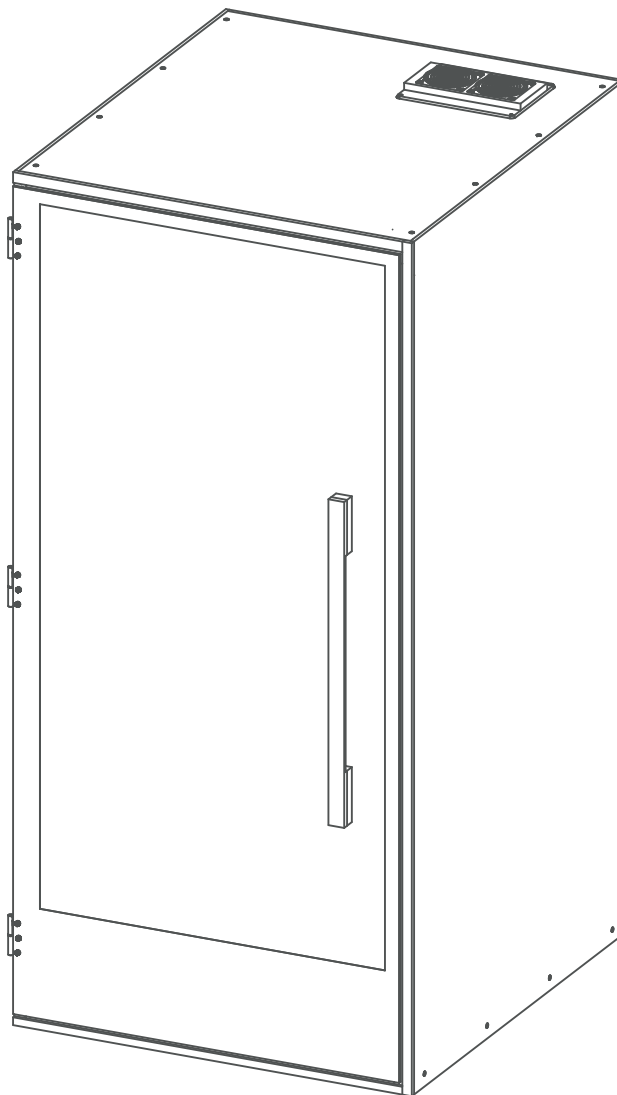

Technical File

SweetSpot One

01

Dimensions

SweetSpot One

Width: 1014mm Depth: 1117mm Height: 2115mm

02

Tech specs

Lighting

Long-life energy efficient LED lighting.

Kuietly Does It

ISO 23351-1 | Class B.

Interior Acoustics

Carefully designed with recycled felt absorption.

Optimised Ventilation

Twin ultra-quiet fans.

Power socket

Built-in Socket with 1 x Schuko
+ 2 x USB charging

Built-in Desk

Durable Marine grade plywood.

03

Finishes

Composition Birch Plywood
FSC certified
PEFC certified
Harvested under EU timber regulations