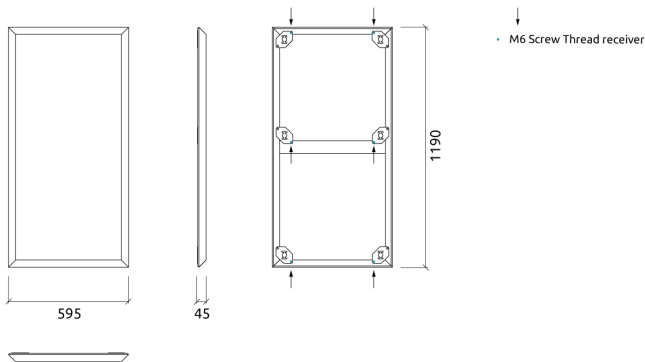

Features

Absorption Range: 315 Hz to 5000 Hz
Acoustic Class: C | (aw) = 0,75

This product is available in the following Fire Rate:
FR | Fire Rated

PRODUCT COMPOSITION:

- Troy Med CL | Acoustic Antimicrobial & Cleanable Faux Leather (FR)
- Acoustic Antimicrobial & Cleanable Faux Leather
- Fire Retardant HMDF Structural Frame
- Sound PET acoustic core - Euro Class B

This panel is installed with an integrated fixing system, hung on screws.

Also compatible with the following fixing systems.

Dimensions:

FR - TB | 595x1190x45mm | 4.6 Kg