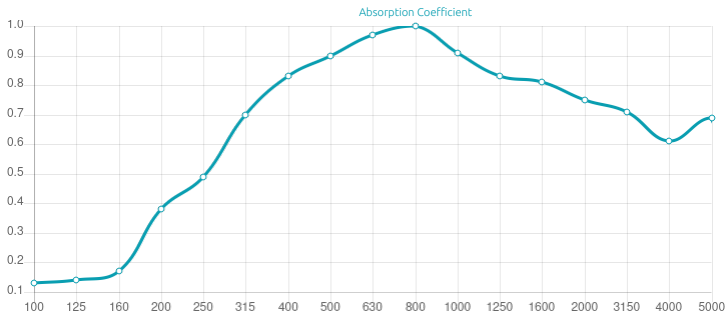

Performance

Technical Information

Features

Absorption Range: 315 Hz to 5000 Hz  
Acoustic Class: C | (aw) = 0,75

This product is available in the following Fire Rate:  
FR | Fire Rated

PRODUCT COMPOSITION: