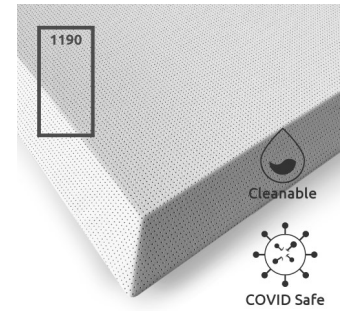

Performance

Technical Information

Features

Absorption Range: 315 Hz to 5000 Hz  
Acoustic Class: C | (aw) = 0,75

This product is available in the following Fire Rate:  
FR | Fire Rated

PRODUCT COMPOSITION:

- Troy Med CL | Acoustic Antimicrobial & Cleanable Faux Leather (FR)
- Acoustic Antimicrobial & Cleanable Faux Leather
- Fire Retardant HMDF Structural Frame
- Sound PET acoustic core - Euro Class B

This panel is installed with an integrated fixing system, hung on screws.

Troy is an efficient fabric absorber panel, with high-performance levels reaching down to the 315 Hz region. Troy's outer frame encloses all sides of the panel, that also has a simple, integrated fixing system, that installs the panel flush to the surface, which make this panel a perfect choice for ceiling and wall applications.

## Troy Med CL RCT - Absorber