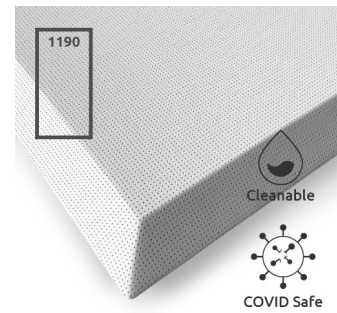

Noise in healthcare facilities is a well known problem with serious consequences. Acoustic levels in today's hospitals are the highest ever documented and have a tremendous impact on the privacy, comfort and stress levels of patients and staff. Even in well-being spaces, such as gyms, pools or spas; acoustic comfort plays a huge role in how beneficial and enjoyable our experience is.

Troy is an efficient fabric absorber panel, with high-performance levels reaching down to the 315 Hz region. Troy's outer frame encloses all sides of the panel, that also has a simple, integrated fixing system, that installs the panel flush to the surface, which make this panel a perfect choice for ceiling and wall applications.

Product finishes

(FR - TB) Antimicrobial Fabric Finishes

Troy Med CL RCT - Absorber

Purpose

- Noise Control
- RT reduction
- Flutter echo control
- Reducing excessive reverberation
- Improving speech intelligibility

Recommended for

1. Healthcare
2. Intensive Care Units
   - Emergency Rooms
   - Medical Private Rooms
   - Medical Consultation Offices
   - Medical Wards
   - Medical Ward Corridors
   - Waiting Rooms
   - Receptions

1. Well-being
2. Private Rooms
   - Consultation Rooms
   - Locker-Rooms
   - Massage Rooms
   - Waiting Rooms
   - Receptions